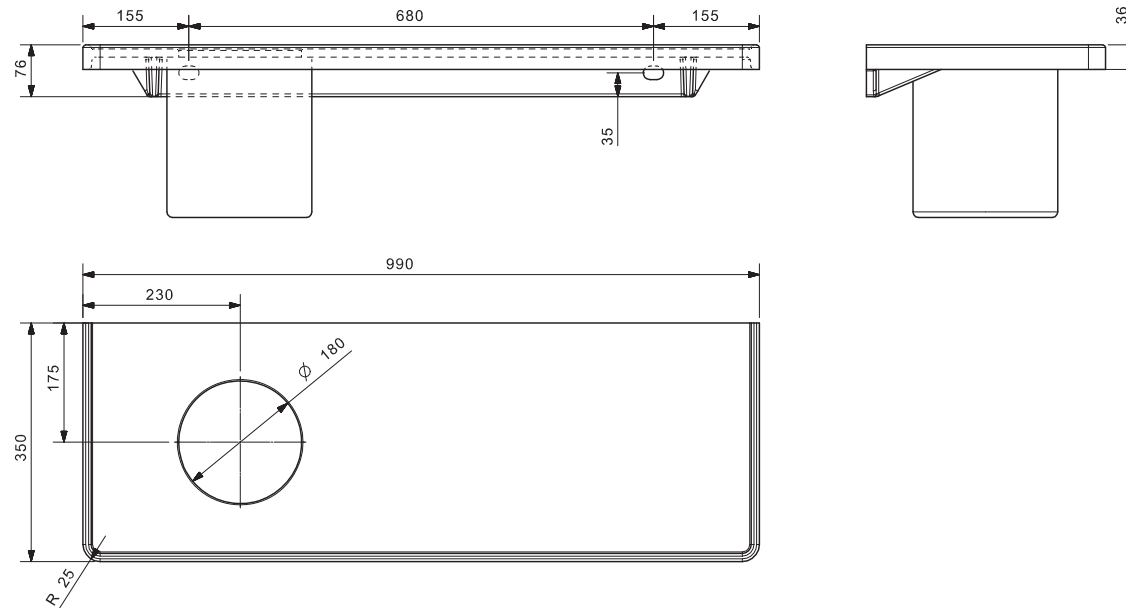

amelie

490-1003-70 / amelie shelf 100L

eumar

www.eumar.ee/205

Price is for base-model and does not include functional openings, accessories and customizations. / Der Preis bezieht sich ausschließlich auf das Standard Modell. Nicht beinhaltet sind Öffnungen, Zubehörteile und Maßanfertigungen / *Prix indiqués pour les modèles de base, n'inclus pas les options, ouvertures, accessoires ni adaptations.*

All drawings contain necessary measurements, which are subject to standard tolerances. They are stated in mm and are non-binding. Exact measurements, in particular of customized products, can only be taken from the finished product. Information about tolerances can be found in our General Terms and Conditions (GTC) - www.eumar.ee/gtc. In the interests of technical progress we reserve the right to introduce technical modifications.